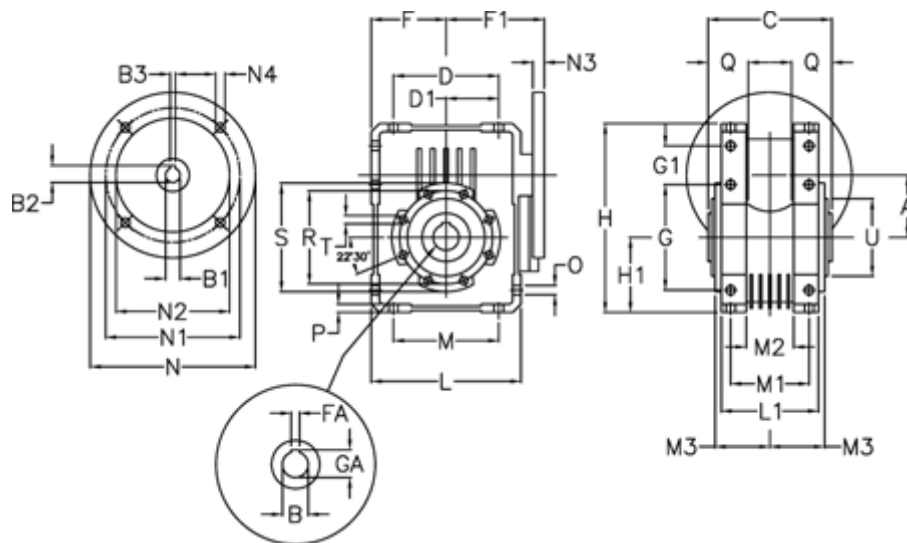

Article number: 392208601574036

Description: Worm Gear with Torque Limiter  
W86 L2-U-15-P100 B5

## Measures

A = 86.9	F = 100	L = 200	N2 = 180	T = M10x18
B = 35	F1 = 136	L1 = 125	N3 = 13	U = 110
B1 E7 = 28	FA = 10	M = 144	N4 = 12.5	
B2 = 31.3	G = 144	M1 = 101	O = 11.5	
B3 H9 = 8	G1 = 45.5	M2 = 57	P = 11	
C = 140	GA = 38.3	M3 = 64.5	Q = 45	
D = 144	H = 245.5	N = 250	R = 130	
D1 = 72	H1 = 100	N1 = 215	S = 150	